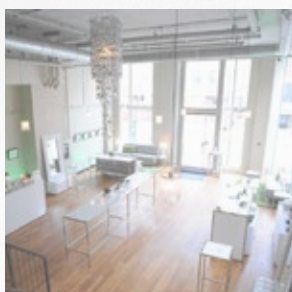

## THE RICHMOND

*477 Richmond St. W Suite 104*  
416 368 2801

The Richmond is a contemporary gallery located in the heart of the fashion district, & just steps from downtown. Perfect for art showings, corporate functions & social events; the Richmond is one of Toronto's premium spaces. After nearly a decade, The Richmond continues to be the perfect spot to create memorable experiences.