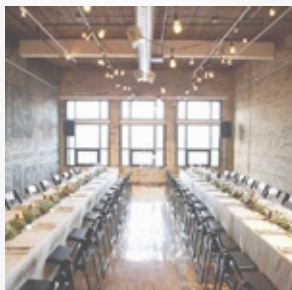

## THE BURROUGHS

*639 Queen Street West*  
416 360 5757

Beautiful & charming brick & beam building provides exquisite, prime event space. 3rd floor event exhibition gallery space. 6th floor event venue with roof top terrace. Find out more about our venue & book now. Services available.